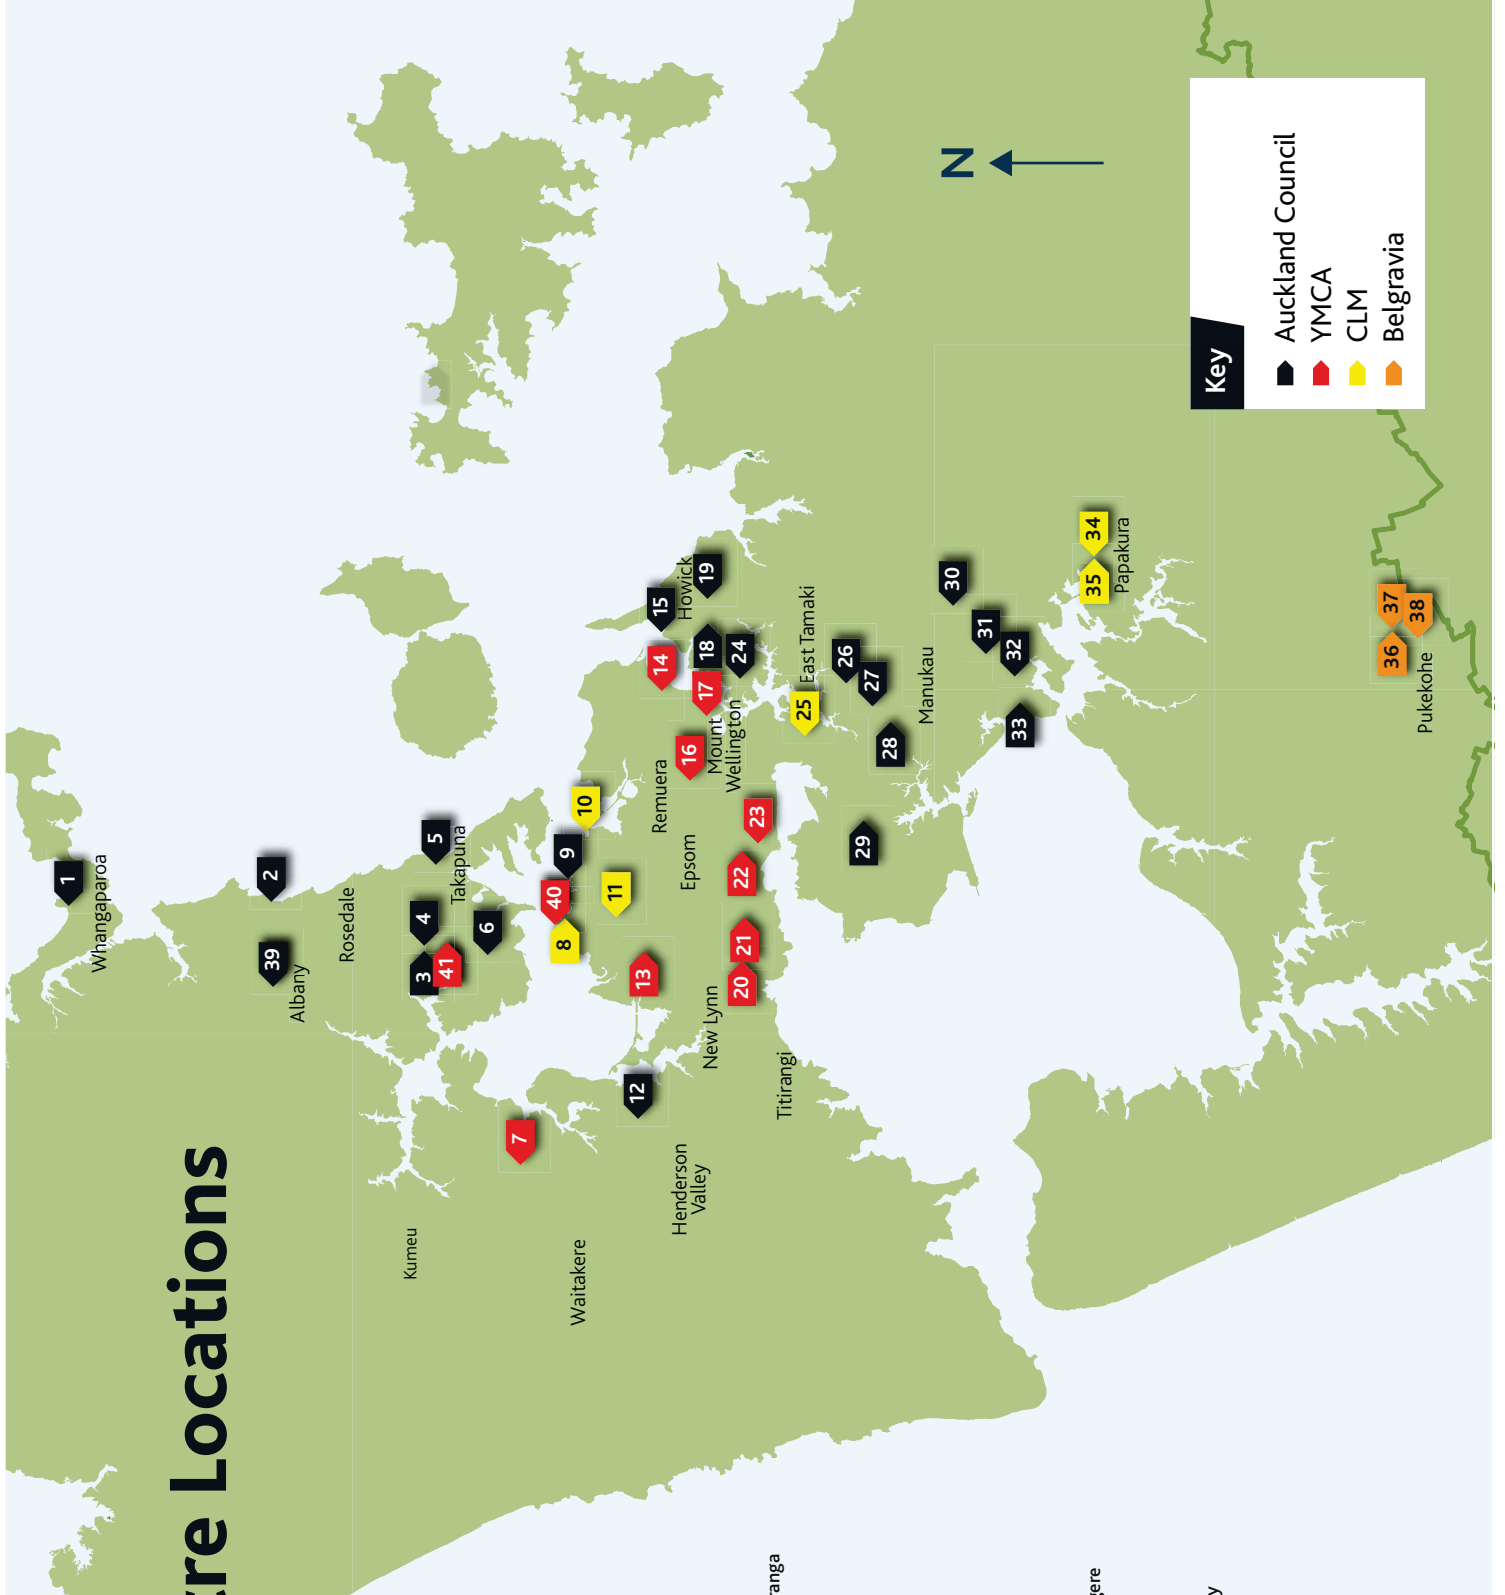

Auckland Leisure Centre Locations

- 1 Stanmore Bay Pool & Leisure Centre
- 2 East Coast Bays Leisure Centre
- 3 Glenfield Pool & Leisure Centre
- 4 ActivZone - Glenfield
- 5 Takapuna Pool & Leisure Centre
- 6 Birkenhead Pool & Leisure Centre
- 7 Massey Leisure Centre & Library
- 8 Pt Erin Pool - Heme Bay
- 9 Tepid Baths - Auckland City
- 10 Parnell Baths
- 11 Grey Lynn Paddling Pool
- 12 West Wave - Henderson
- 13 Mt Albert Community & Leisure Centre
- 14 Glen Innes Pool & Leisure Centre
- 15 Marina Fitness - Half Moon Bay
- 16 Eilerslie Leisure Centre
- 17 Lagoon Pool & Leisure Centre - Panmure
- 18 Lloyd Elsmore Park Pool & Leisure Centre - Pakuranga
- 19 Howick Leisure Centre
- 20 Lynfield Youth & Leisure Centre
- 21 Cameron Pool & Leisure Centre - Mt Roskill
- 22 Onehunga War Memorial Pool & Leisure Centre
- 23 Sir William Jordan Leisure Centre - Onehunga
- 24 Pakuranga Leisure Centre
- 25 Otahuhu Leisure Centre
- 26 Ōtara Pool & Leisure Centre
- 27 Papatoetoe Centennial Pools
- 28 Allan Brewster Leisure Centre - Papatoetoe
- 29 Moana-Nui-ā-Kiwa Pool & Leisure Centre - Māngere
- 30 Totara Park Pools - Manurewa
- 31 Manurewa Leisure Centre
- 32 Manurewa Pool & Leisure Centre
- 33 Te Matariki Clendon Community Centre & Library
- 34 Papakura Leisure Centre
- 35 Massey Park Pool - Papakura
- 36 Franklin Pool & Leisure Centre - Pukekohe
- 37 Whiteside Pool - Waiuku
- 38 Jubilee Pool - Pukekohe
- 39 Albany Stadium Pool
- 40 Auckland City Fitness
- 41 North Shore Recreation Centre

Key

- Auckland Council
- YMCA
- CLM
- Belgravia